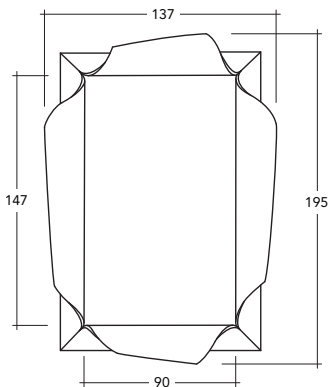

SALVADOR Mirror

JAKE PHIPPS

[WWW.JAKEPHIPPS.COM](http://WWW.JAKEPHIPPS.COM)

NAME	SALVADOR Mirror
WEIGHT	25 kg
DIMENSIONS	H137cm x W125cm x D23cm H195cm x W137cm x D23cm
MATERIAL	Shown in mirror polished brass and smoked oak.
BESPOKE	Available in multiple metal and wood combinations. As well as custom sizes.