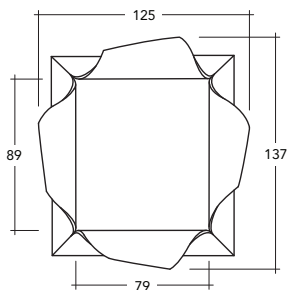

SALVADOR Mirror

JAKE PHIPPS

[WWW.JAKEPHIPPS.COM](http://WWW.JAKEPHIPPS.COM)

NAME	SALVADOR Mirror
WEIGHT	25 kg
DIMENSIONS	H137cm x W125cm x D23cm H195cm x W137cm x D23cm
MATERIAL	Shown in mirror polished brass and smoked oak.
BESPOKE	Available in multiple metal and wood combinations. As well as custom sizes.

This mirror takes its cue from the Surrealist art movement and in particular Salvador Dalí. The paintings of many Surrealist artists were akin to windows into a strange world beyond waking life, often with an element of surprise and unexpected juxtapositions.