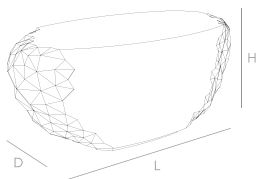

# STELLAR Oval Low Table

---

JAKE PHIPPS

[WWW.JAKEPHIPPS.COM](http://WWW.JAKEPHIPPS.COM)

Part of the award winning Stellar Collection - the Stellar Oval Low Table is inspired by the precious qualities of naturally forming amethyst geodes and machine cut diamond. The Large expansive surfaces on the table are in stark contrast to the turbulent seam of individually sized and angled mirrored sections that run through them.

NAME	STELLAR Oval Low Table
WEIGHT	25kg
DIMENSIONS	L120cm x D60cm x H40cm
MATERIAL	Super Mirror Polished Steel
BESPOKE	Bespoke sizes available
LEAD TIME	8 - 12 weeks